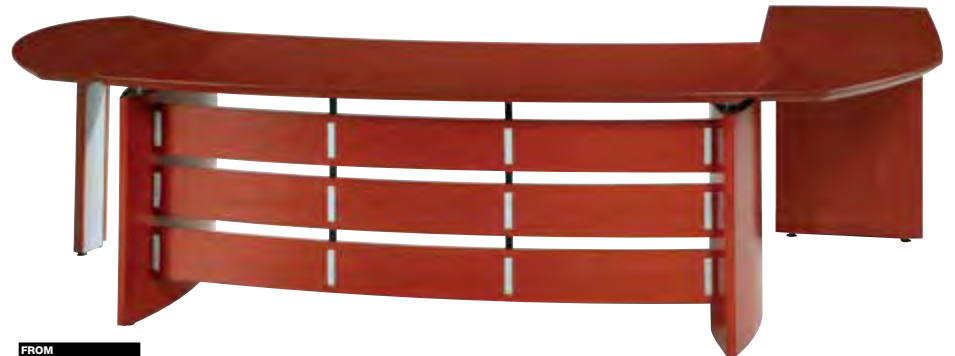

TECHNO SERIES VENEER DESKS

FROM
$849⁰⁰

- Available in 60" and 72"
- Curved return includes pedestal for support—available left or right
- Left or Right curved desk extension
- Unique curved slat modesty panel
- Book-matched #1 select grade Brazilian hardwood veneer
- Finished in Fine Cherry.

TECH01CH	72" Curved desk	$ 899.00 ea
TECH02CH	60" Curved Desk	$ 849.00 ea
TECH33LCH	Return with ped, left	$ 699.00 ea
TECH33RCH	Return with ped, right	$ 699.00 ea
TECH05LCH	Desk extension, left	$ 259.00 ea
TECH05RCH	Desk extension, right	$ 259.00 ea

Rudnick